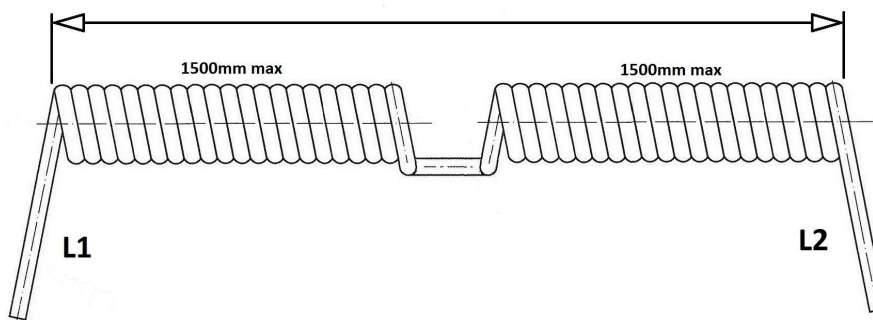

### EN CONSTRUCTION

- idle state: from 0,1m to 1,5m  
from 1,5m to 10,0m (Type A/B)

- PUR cable

PUR 1:4 - idle state 1m = working length 4m

1. side: free end or molded plug
2. side: free end or molded socket

### SPK 95 3251-11-1/0,7

Cable: H07BQ-F 3G2,5OR (Diameter: 11mm)

SPK length: 0,7m

Typ/Type A:

Typ/Type B: